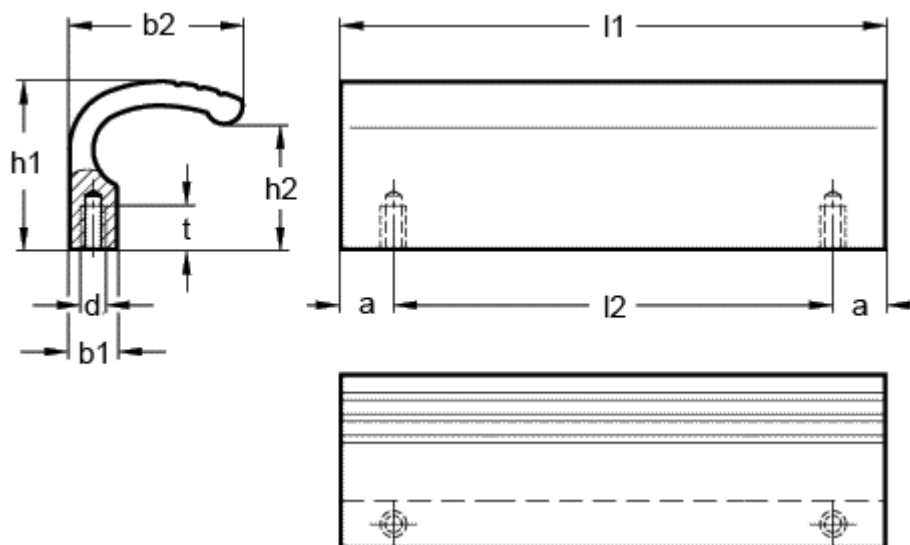

Article number: 20730125EL

Description: E+G Guard safety handle GN 730-125-EL

## Measures

a = 10

b1 = 9.5

b2 = 33

d = M6

h1 = 32

h2 = 24

l = 125